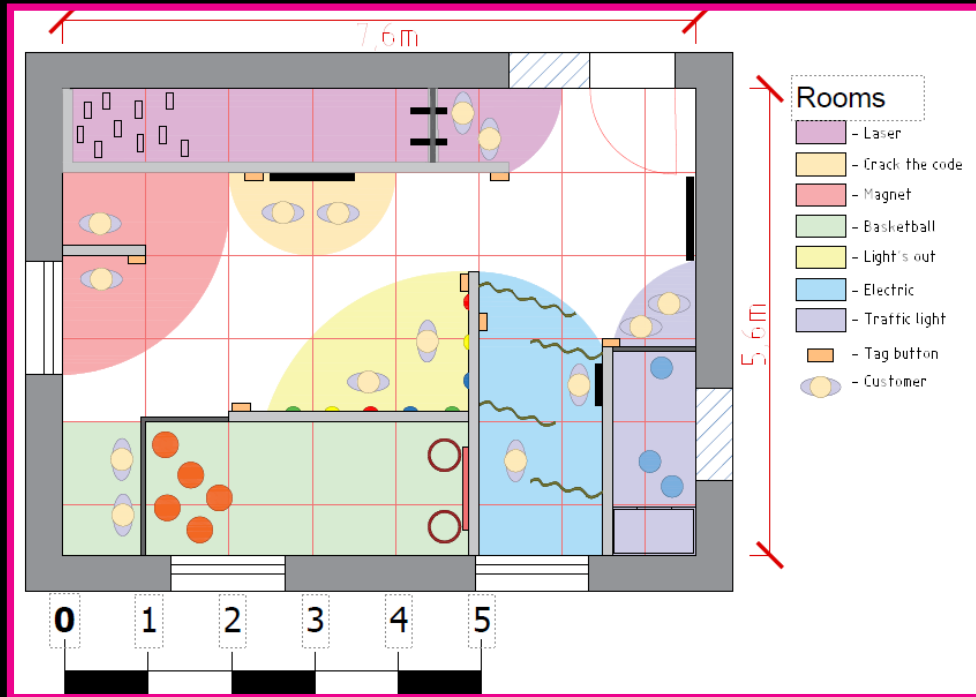

Small requirements - Big possibilities

The product can be adjusted and design to also suit even the smallest of areas. The standard facility of circa 200 sqm with corridors connecting the rooms does not have to be the only option and possibility.

We can also adjust and fit the concept into smaller areas with the Mission Rooms different challenges customized into one single room.