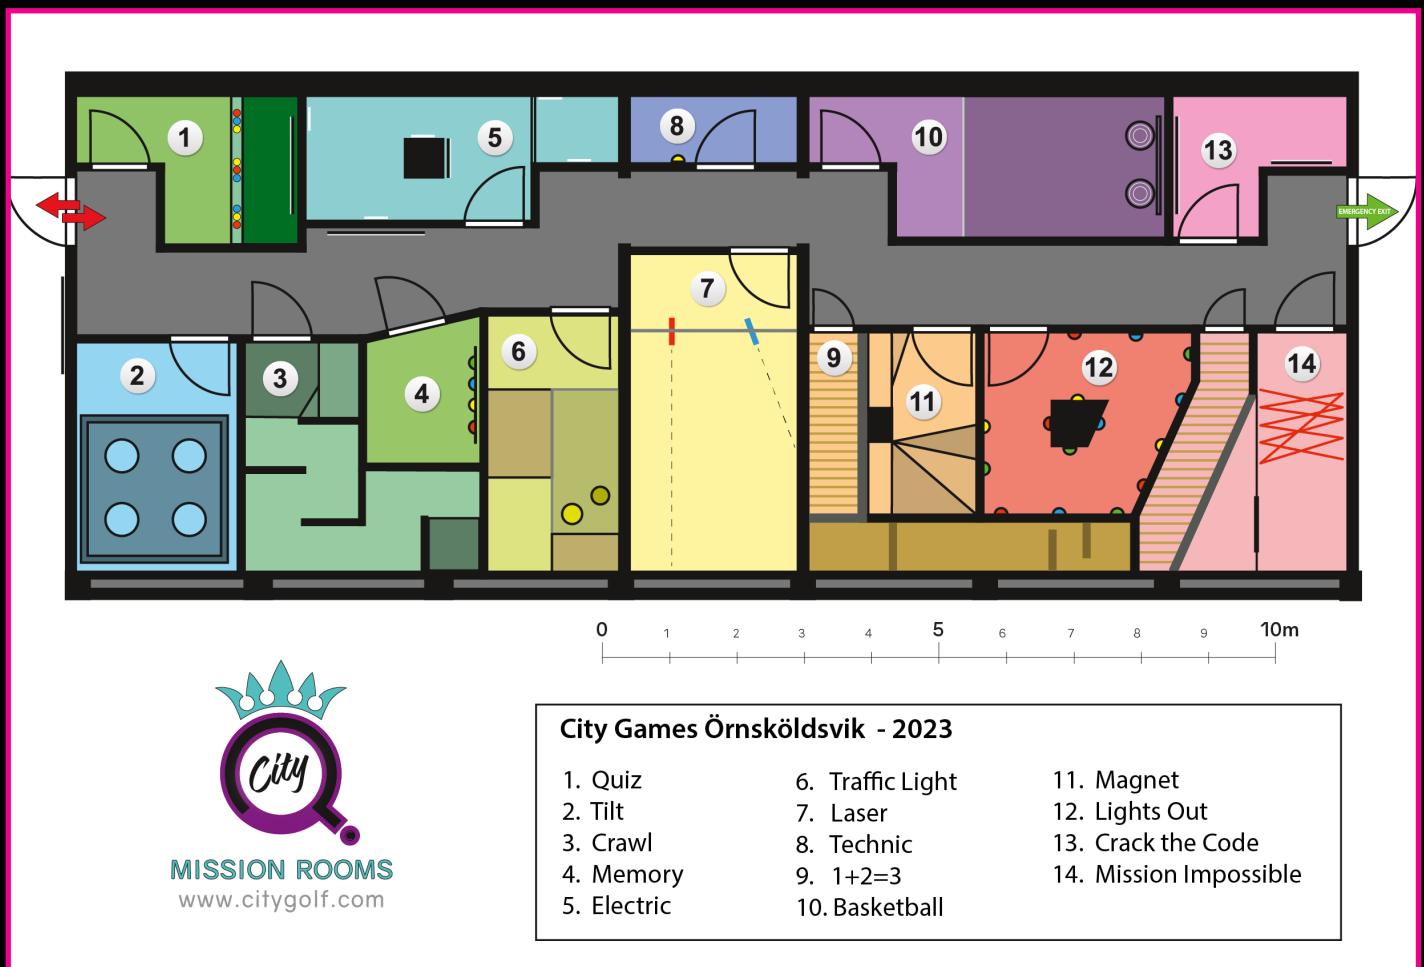

The Mission Rooms Collection

A full size Quest facility can be designed in many different ways and the themes can be customized.

The standardised Quest facility at the top layout below was completed during spring 2023. It comprise 14 rooms in total and covers a floor area of around 200 m².

The corridors that connect the rooms at City Games in Örnsköldsvik highlight several local attractions and Northern phenomenon, such as the beautiful northern lights.

Want to know more?

<https://www.citygolf.com/products/quest/>

@mission_rooms