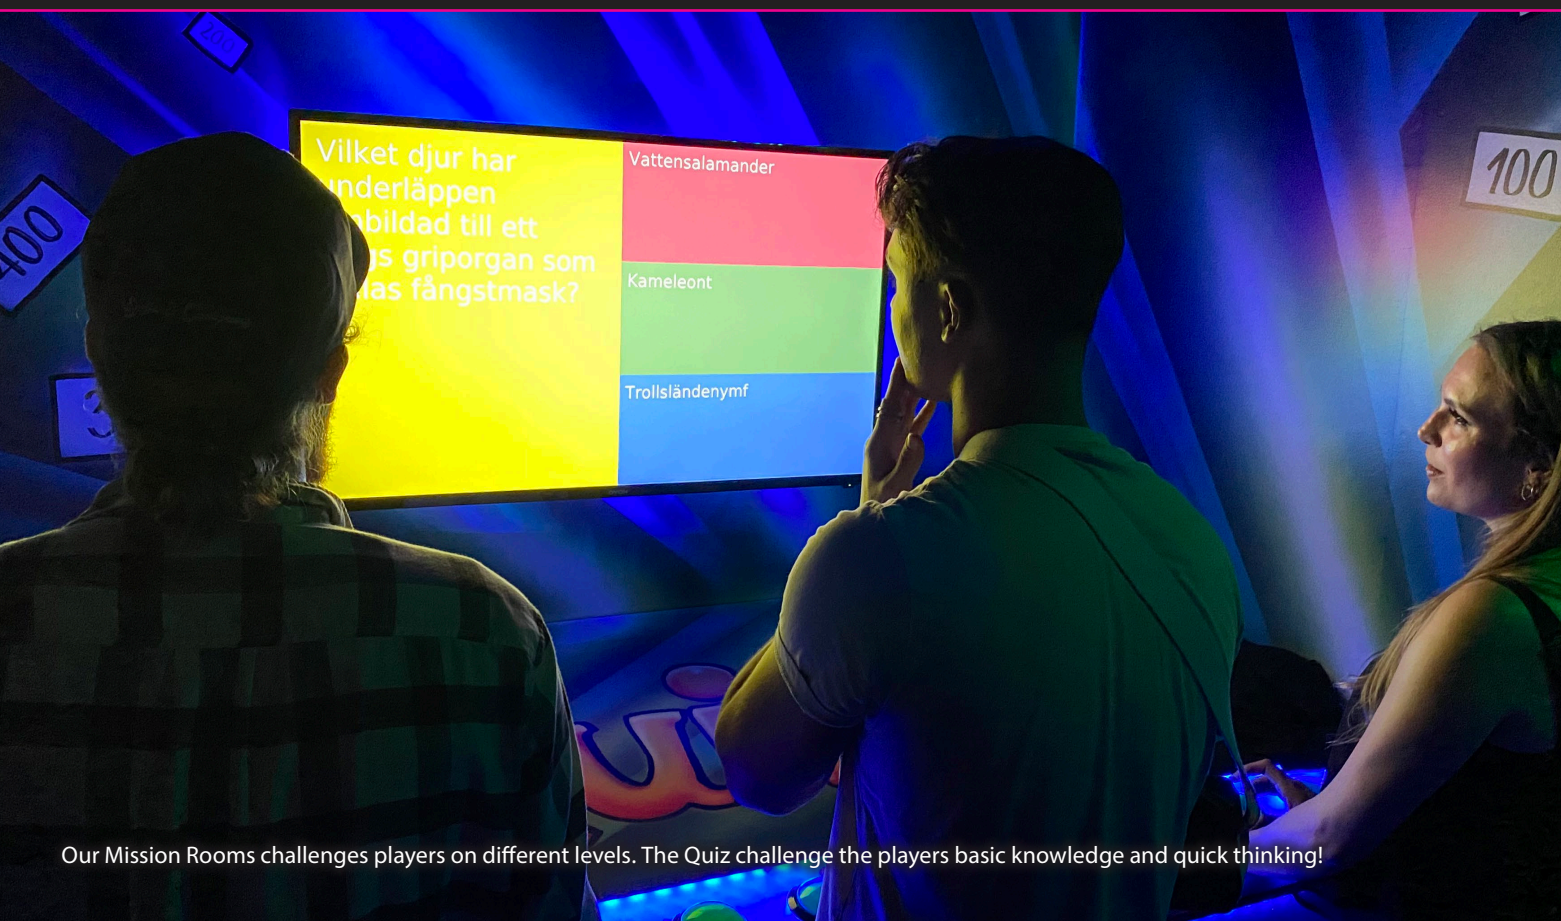

A product designed together with you

The facility is decided and designed together with you - our customer.

The great advantage of this product is that it is fully automated. Each room resets itself after use and is ready for the next group of players to enter for a new challenge. This advantage gives you a safe operational security for your facility with minimum staff requirement.

Every facility is unique. We design and plan the facility based on your specific needs and wishes. You can choose from our recommended range of Mission Rooms or you can provide your own ideas and preferences for room designs and sizes. You can also choose your preferred room sequence and a themed corridor design.

Our product can be playable 24/7, all year round, giving you maximum income potential and profitability!

Our Mission Rooms challenges players on different levels. The Quiz challenge the players basic knowledge and quick thinking!