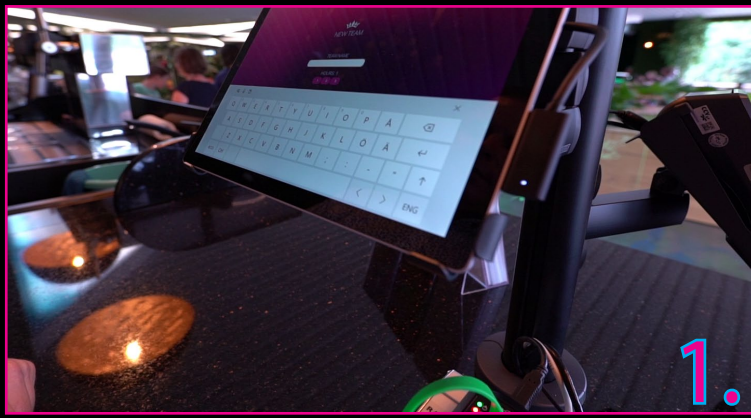

Easy to operate - Easy to play