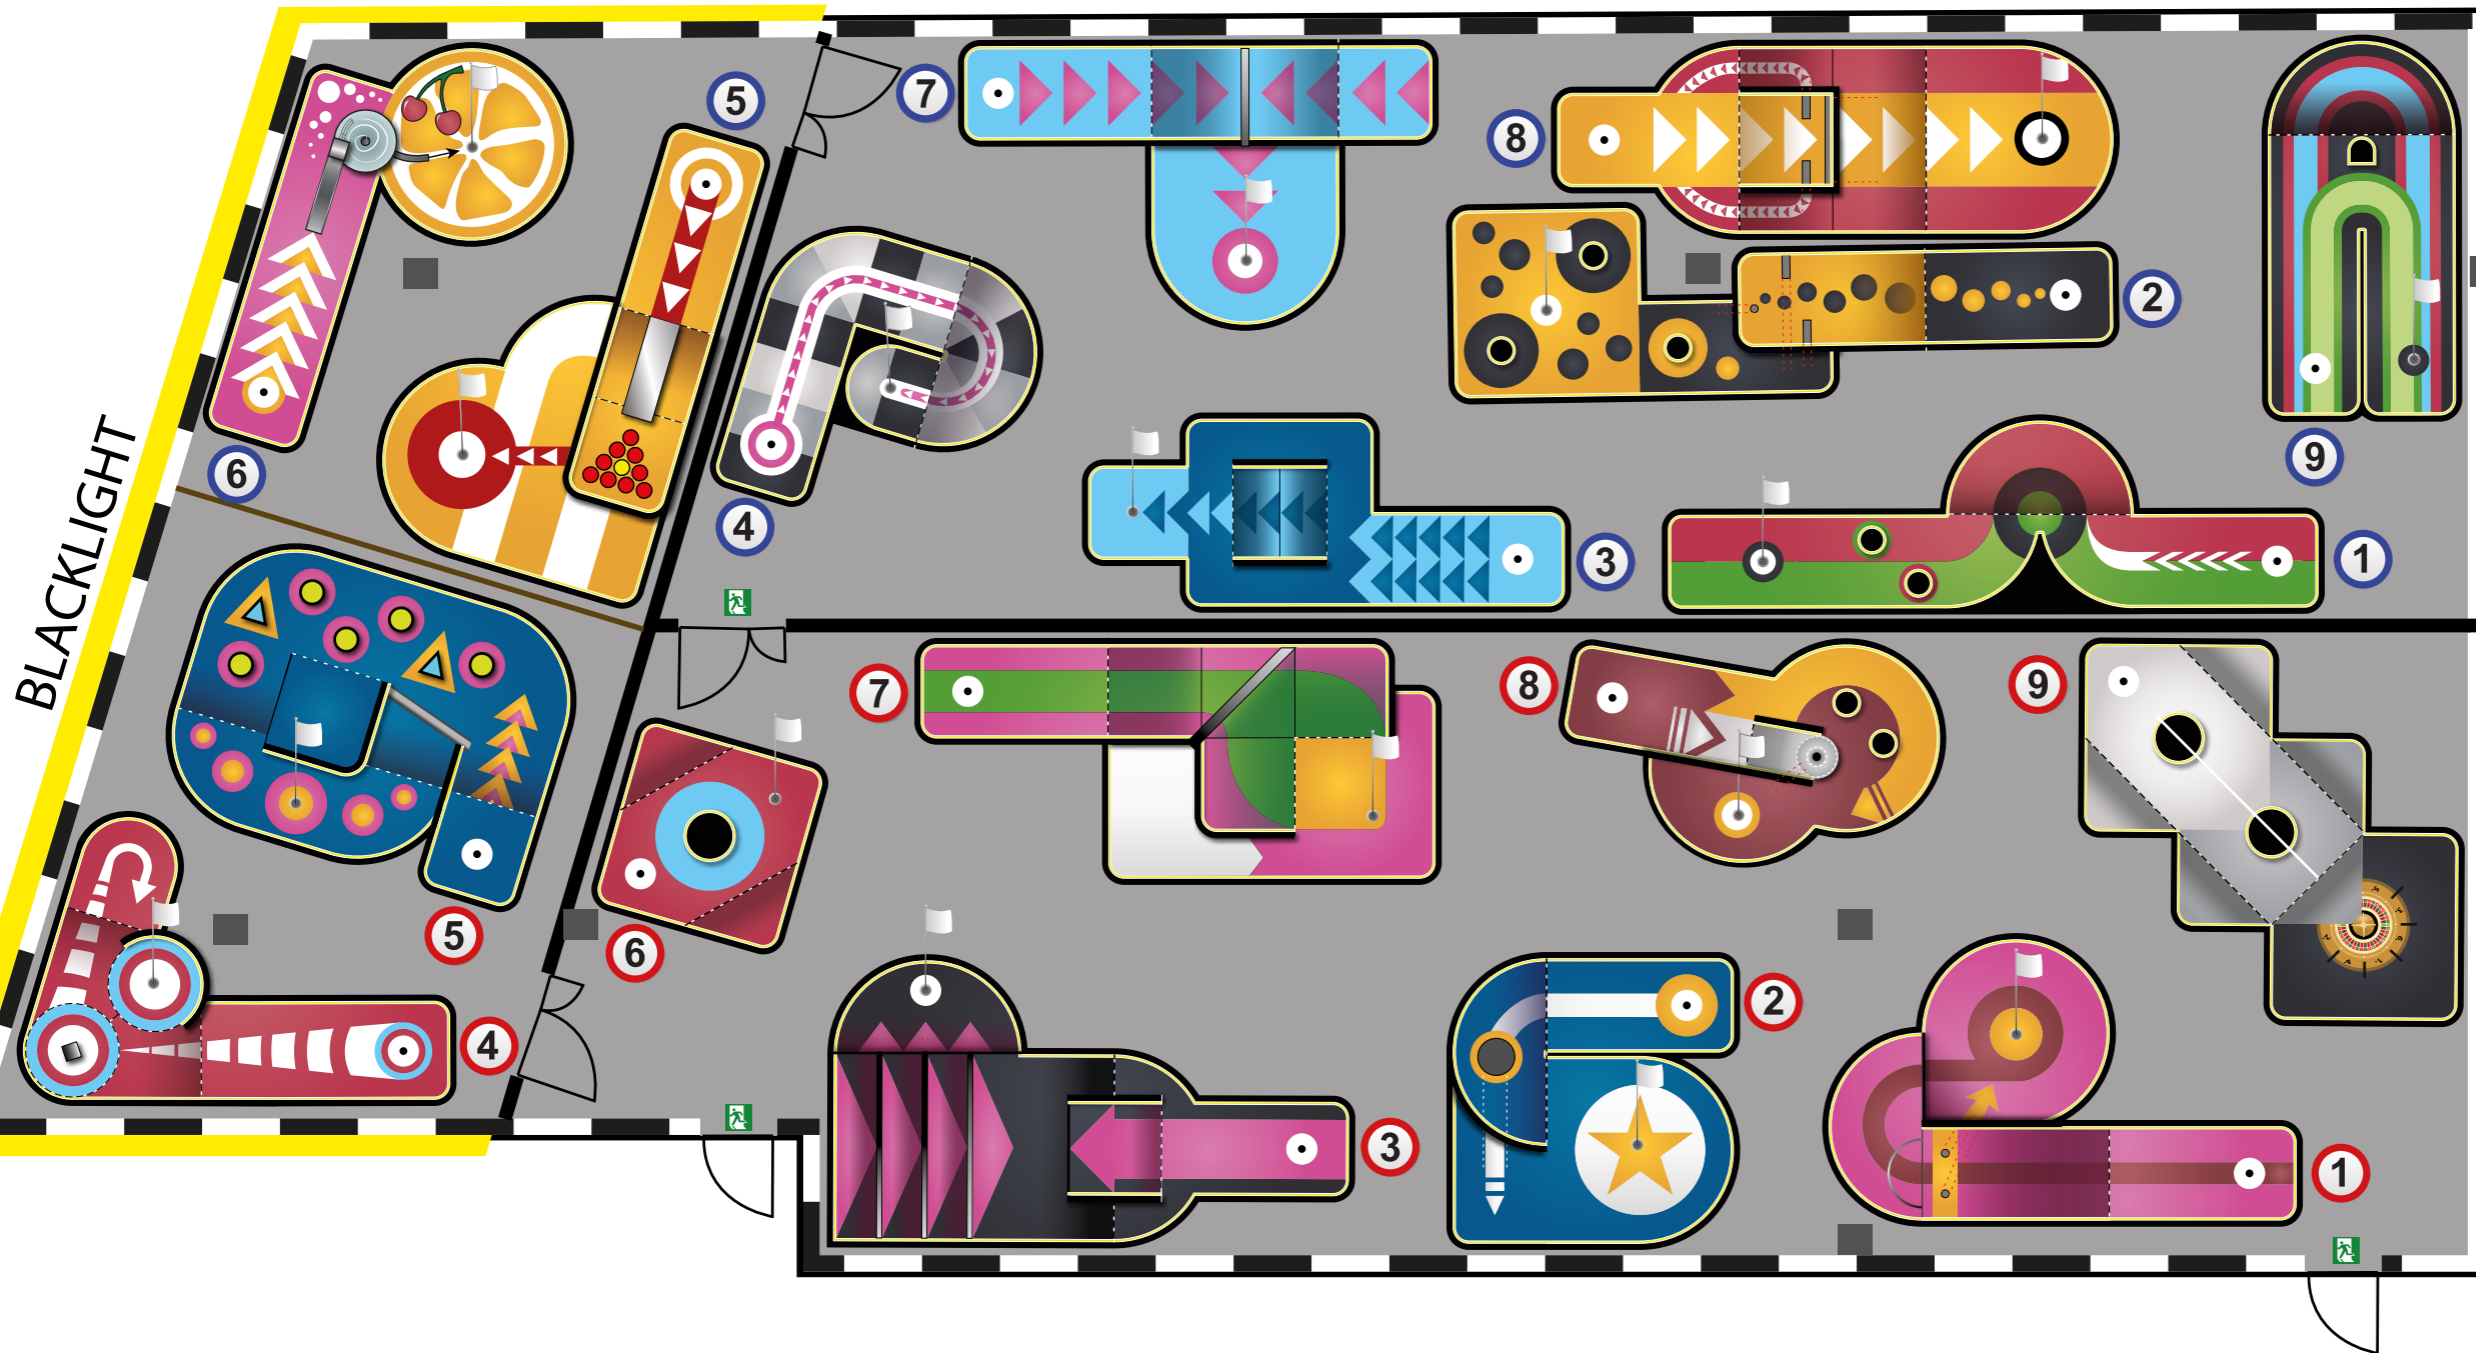

EXAMPLE TOP LAYOUT

Putt EVO 2x9 holes

2024-09-02 rev03 JP

A3 1:100

LEGEND

- Existing floor surfaces
- Existing walls
- New fence
- Existing columns

"This drawing is protected by Swedish and international laws on copyright. Unauthorized use, reproduction or forwarding of the drawing to third person is prohibited without prior consent in writing from City Golf Europe AB. This prohibition includes any form of copying, printing and storing on data media. Infringements will be prosecuted."