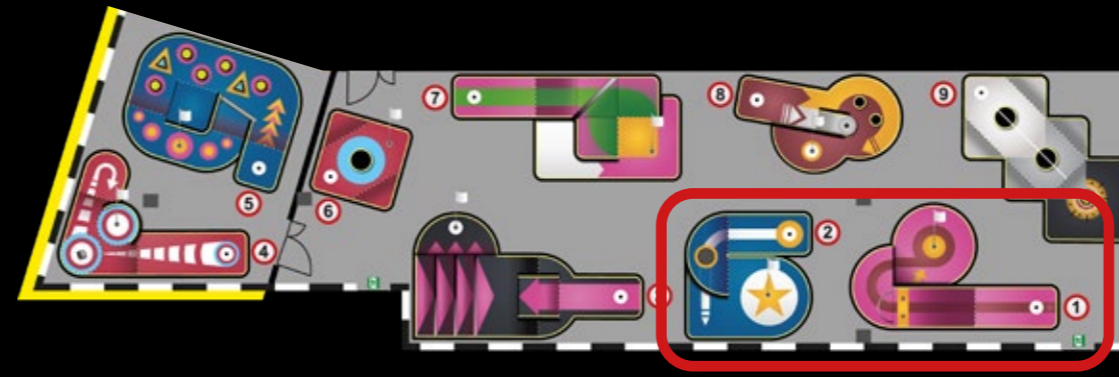

# 2x9 Golf Hole Areas

Four holes are in a black light room

GOLF EUROPE  
www.citygolf.se

Final design may vary from presentation images.

# Hole 1-9 Red Golf Area

Hole 1  
Red golf area

Hole 2  
Red golf area