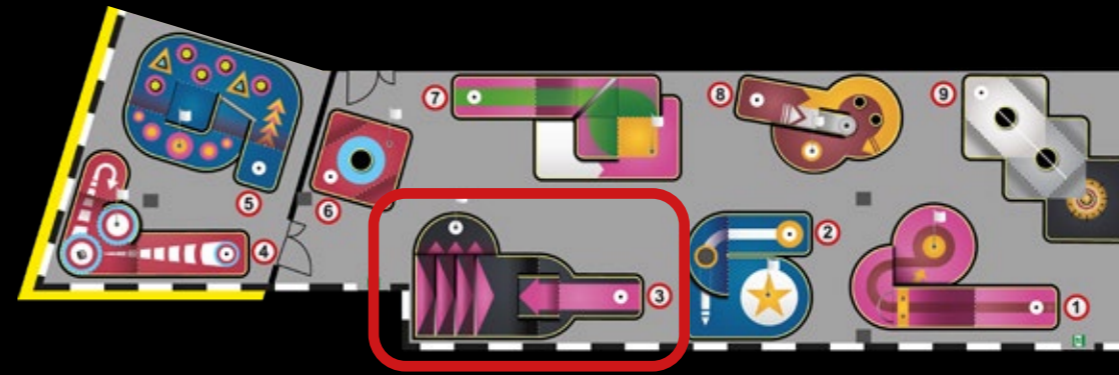

# 2x9 Golf Hole Areas

Four holes are in a black light room

GOLF EUROPE  
www.citygolf.se

Final design may vary from presentation images.

# Hole 1-9 Red Golf Area

Hole 1  
Red golf area

Hole 2  
Red golf area

# Hole 1-9 Red Golf Area

Hole 3  
Red golf area

Final design may vary from presentation images.

## BLACKLIGHT area

Hole 4  
Red golf area

Hole 5  
Red golf area